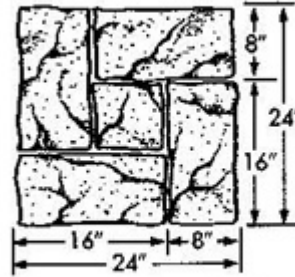

Pattern Selection Guide

BOMACRON TOOLS

Slate Rustic Textured Patterns

TL-20020 8" X 16" Riverside Slate (24" X 24") Rustic Joints

Tool size:	24" x 24"
Stone Size:	8" x 16"
Joint Detail:	.309 x .414
Stone Relief Dimensions:	0.158

Riverside Slate (rustic joints)

Also available as triple tool
(72" x 24")